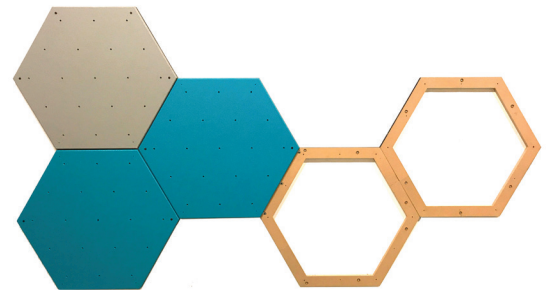

# PRISMA™ Climbing Panels

with the FREEMount™ Flange

**SHOW SPECIAL - 1 PRISMA + 1 Set of EldoHolds**  
**ONLY \$335 Save 10%**

**Simple to configure, simple to install, simply beautiful — \$299**

- Mounts to virtually any wall built from studs or CMU
- Uses the proprietary FREEMount™ Flange—no ledgers required
- Coated with 2-part epoxy mixed with a special silica blend for durability & texture
- 19 t-nuts per panel
- Works with any climbing holds
- Minimal tools required
- Two people can create stunning climbing terrain in a few hours

PRISMA™ Panels are designed for indoor installation only. A maximum of 250lbs is recommended for individual use. Each PRISMA Panel Kit weighs approximately 45lbs and measures

*The unique FREEMount™ Flange makes installation a breeze. Attach each Flange to two wall studs or to a CMU wall*

Each PRISMA Climbing Panel Kit includes:

PRISMA Climbing Panel  
x1

FREEMount Flange  
x1

6" Screw  
x3

Panel Connector Bolt  
x6

Alignment Dowel  
x2

FREEMount™ Flange  
Dimensions

**ELDORADO**  
CLIMBING WALLS