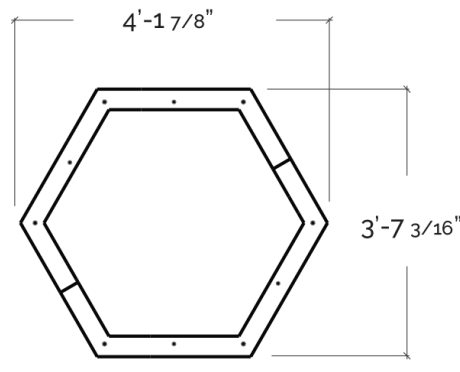

Each PRISMA Climbing Panel Kit includes:

PRISMA Climbing Panel  
x1

FREEMount Flange  
x1

6" Screw  
x3

Panel Connector Bolt  
x6

Alignment Dowel  
x2

FREEMount™ Flange  
Dimensions

**ELDORADO**  
CLIMBING WALLS